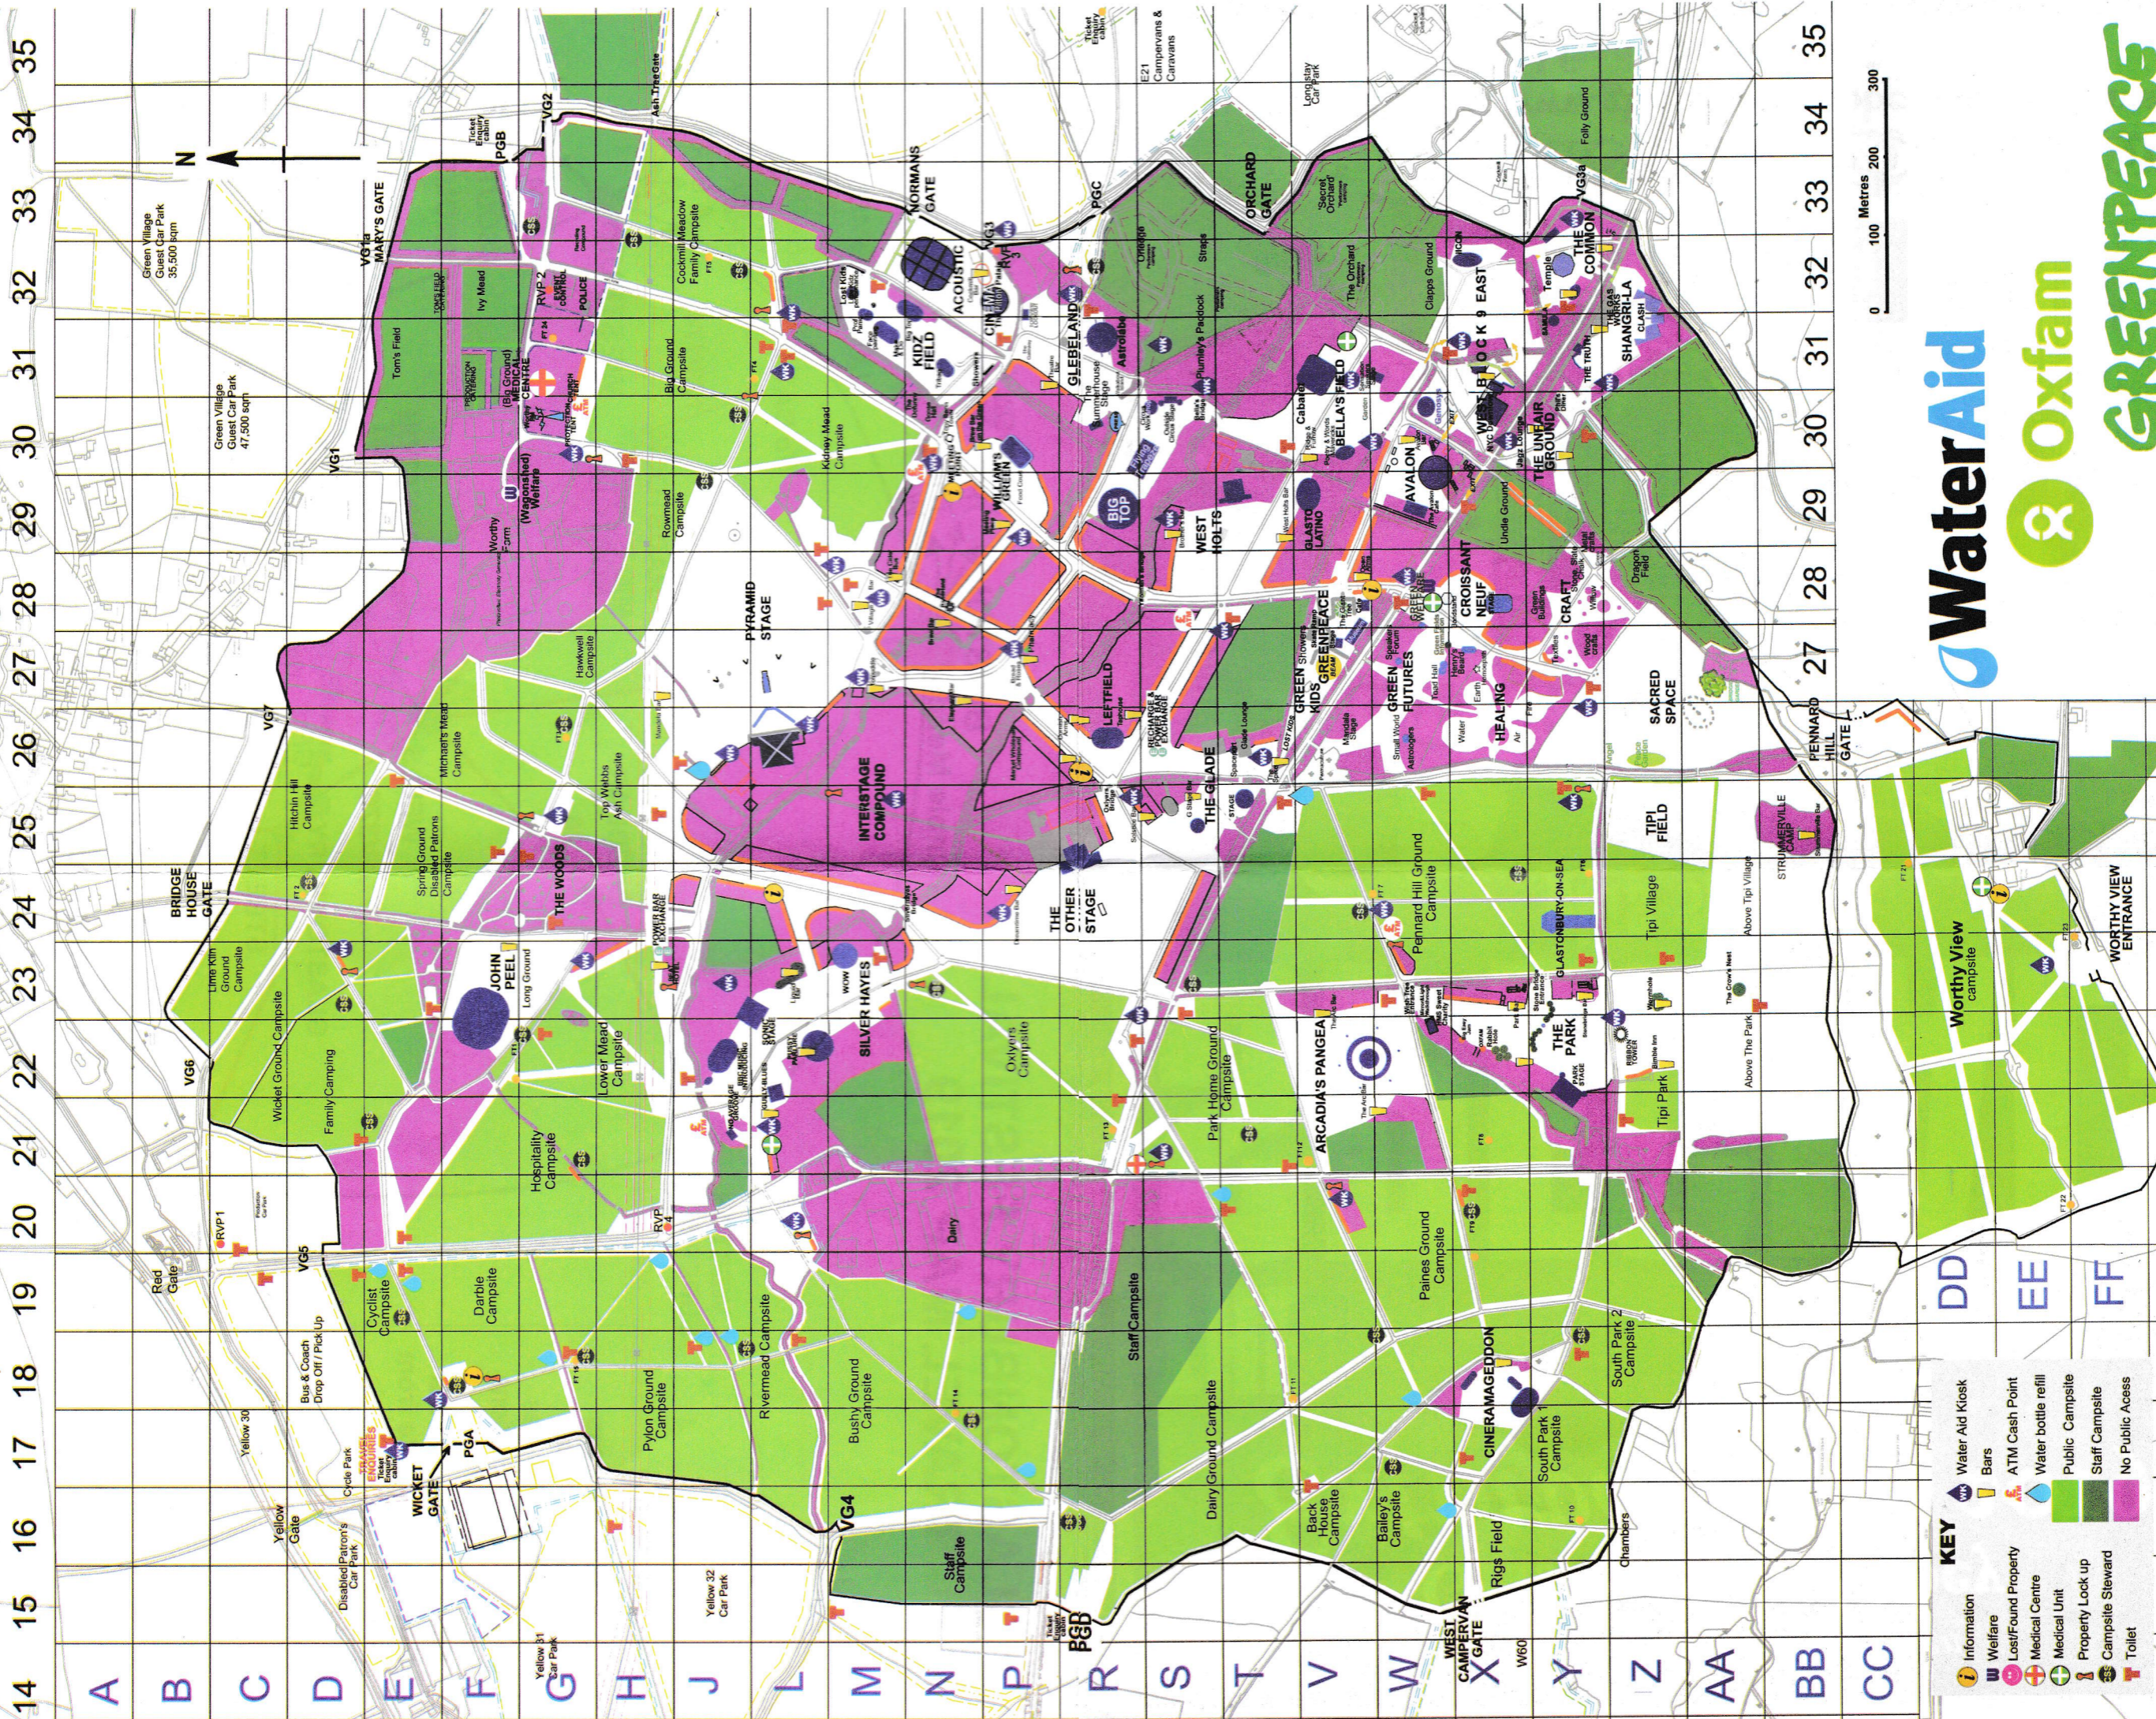

# GLASTONBURY FESTIVAL 2019

**KEY**

Information	Water Aid Kiosk
Welfare	Bars
Lost/Found Property	ATM Cash Point
Medical Centre	Water bottle refill
Medical Unit	Public Campsite
Property Lock up	Staff Campsite
Campsite Steward	No Public Access
Toilet	

NS 2019